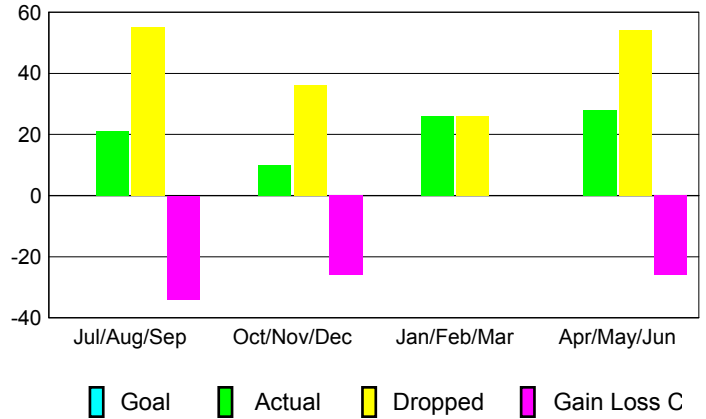

Membership Results 2012-2013
Goal, New, Dropped, Gain/Loss