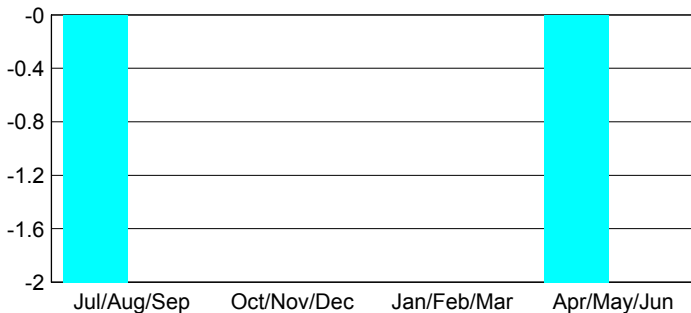

**Club Results 2012-2013**  
Goal, New, Dropped, Gain/Loss

**MEMBERSHIP**

Month	Net Memb Goal	Actual New Memb	Actual Dropped Memb	Gain/Loss of Memb
<b>2012-2013</b>				
Jul/Aug/Sep		21	55	-34
Oct/Nov/Dec		10	36	-26
Jan/Feb/Mar		26	26	0
Apr/May/June		28	54	-26
<b>Totals</b>		<b>85</b>	<b>171</b>	<b>-86</b>

**Membership Results 2012-2013**  
Goal, New, Dropped, Gain/Loss

**YTD Status Quo Clubs 2012-2013**

Status Quo Clubs Compared to Status Quo Members

**Gender Comparison 2012-2013**

**Club Gain/Loss 2012-2013**