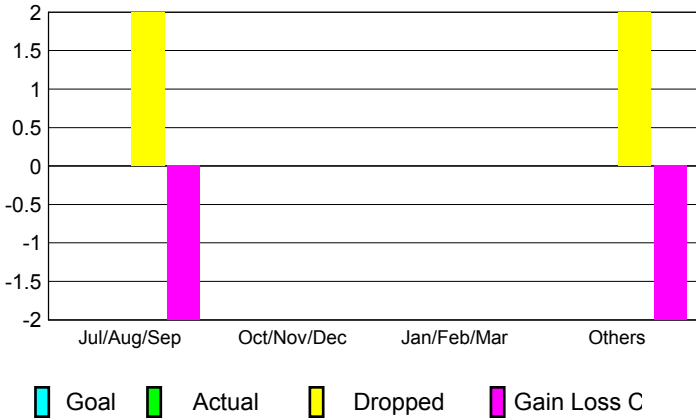

GMT: **Kenneth Schwols**

Location: **KANSAS**

GMT CA: **1**

**CLUBS**

Month	New Club Goal	Actual New Clubs	Actual Dropped Clubs	Gain/Loss of Clubs
<b>2012-2013</b>				
Jul/Aug/Sep		0	2	-2
Oct/Nov/Dec		0	0	0
Jan/Feb/Mar		0	0	0
Apr/May/June		0	2	-2
<b>Totals</b>		<b>0</b>	<b>4</b>	<b>-4</b>

**Club Results 2012-2013**  
Goal, New, Dropped, Gain/Loss

**MEMBERSHIP**

Month	Net Memb Goal	Actual New Memb	Actual Dropped Memb	Gain/Loss of Memb
<b>2012-2013</b>				
Jul/Aug/Sep		21	55	-34
Oct/Nov/Dec		10	36	-26
Jan/Feb/Mar		26	26	0
Apr/May/June		28	54	-26
<b>Totals</b>		<b>85</b>	<b>171</b>	<b>-86</b>